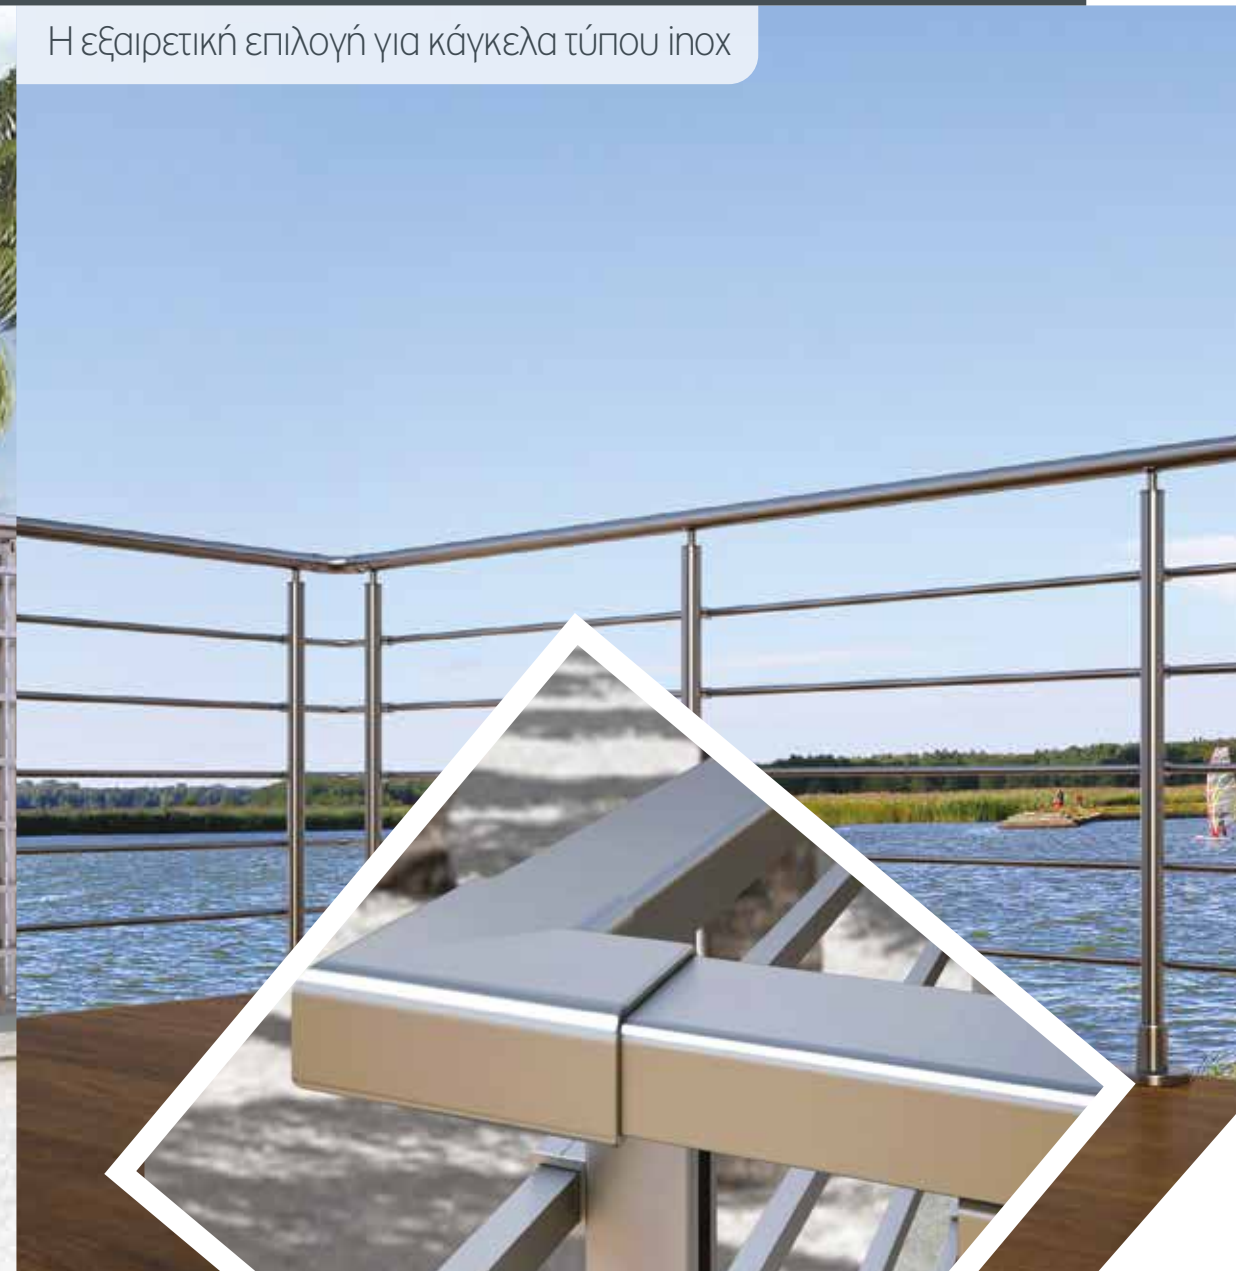

An excellent aluminium solution for inox type railings

Η εξαιρετική επιλογή για κάγκελα τύπου inox

COMFORT M8100 offers a great variety of top quality railings made of polished aluminium, so as to imitate perfectly stainless steel (inox). In clear and minimal lines with almost infinite design combinations, either with glass panels or with bars placed horizontally or vertically. A perfect solution for balconies, stairs, fences and surrounding structures, applied in modern residences, hotels and public spaces.

- / Available in round and square profiles.
- / Great variety of decorative fittings.
- / Compatible with glass of 4+4 and 5+5 mm thickness.
- / Available in polished anodized finishing and wood sublimation.

Το COMFORT M8100 προσφέρει ευρύτατη ποικιλία λύσεων για κάγκελα αλουμινίου σε γυαλιστερή ανοδίσωση υψηλής ποιότητας, προσομοιάζοντας απόλυτα το inox. Με καθαρές minimal γραμμές και απεριόριστους σχεδιαστικούς συνδυασμούς, με γυαλί, οριζόντιες ή κατακόρυφες προστατευτικές μπάρες. Ιδανικό για μπαλκόνια, σκάλες και περιφράξεις, και εφαρμογή σε σύγχρονες κατοικίες, ξενοδοχεία και περιβάλλοντες χώρους.

- / Διαθέσιμο σε στρόγγυλες και ορθογώνιες διατομές.
- / Ευρεία ποικιλία σχεδιαστικών λύσεων.

- / Για υαλοπίνακες με πάχος 4+4 και 5+5 mm.
- / Διαθέσιμο σε γυαλιστερή ανοδίσωση και δυνατότητα απομίμησης ξύλου.